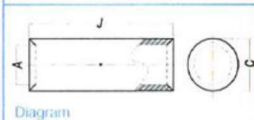

CABLE CONNECTORS - SHORT AND STANDARD BUTT SPLICES

CAT. NO	CABLE AWG/MCM	A	C	J	NO. OF CRIMPS	STRIP LENGTH
RCLC 1.5 - 22	16	1.8	3.7	22	4	8 mm
RCLC 2.5 - 22	14	2.4	4	22	4	8 mm
RCLC 4 - 22	12	3.1	4.8	22	4	8 mm
RCLC 6 - 22	10	3.8	5.5	22	4	8 mm
RCLC 10 - 22	6	4.7	7.1	22	4	8 mm
RCDB 16 - 50	6	5.5	8.5	50	4	20 mm
RCLC 16 - 44	6	5.5	7.9	44	4	18 mm
RCDB 25 - 50	4	7	10	50	4	20 mm
RCLC 25 - 48	4	7.1	9.5	48	4	18 mm
RCDB 35 - 50	2	8.2	12.5	50	4	20 mm
RCLC 35 - 48	2	8.2	11.2	48	4	18 mm
RCDB 50 - 56	1/0	10	14.5	56	4	22 mm
RCLC 50 - 48	1/0	9.5	12.8	48	4	18 mm
RCDB 70 - 56	2/0	11.5	16.5	56	4	22 mm
RCLC 70 - 52	2/0	11.2	14.7	52	4	20 mm
RCDB 95 - 70	3/0	13.5	19	70	4	30 mm
RCLC 95 - 54	3/0	13.4	17.4	54	4	22 mm
RCDB 120 - 70	4/0	15.5	21	70	4	30 mm
RCLC 120 - 66	4/0	15.6	20.6	66	4	28 mm
RCDB 150 - 80	300 MCM	17	23.5	80	4	35 mm
RCLC 150 - 66	300 MCM	16.7	22.5	66	4	28 mm
RCDB 185 - 85	350 MCM	19	25.5	85	4	37 mm
RCLC 185 - 66	350 MCM	18.4	24.2	66	4	28 mm
RCDB 240 - 90	500 MCM	21.5	29	90	4	42 mm
RCLC 240 - 91	500 MCM	21.2	28.2	91	4	42 mm
RCDB 300 - 100	600 MCM	24.5	32	100	4	45 mm
RCLC 300 - 91	600 MCM	23.5	31.3	91	4	42 mm
RCDB 400 - 150	750 MCM	27.5	38.5	150	4	70 mm
RCLC 400 - 91	750 MCM	26.8	34.8	91	4	42 mm

FEATURES

- Short & Standard Connectors for regular applications
- Tin Plated to inhibit corrosion
- Material - Electrolytic Copper

CABLE CONNECTORS - BUTT SPLICES CONNECTOR

CAT. NO	CABLE AWG/MCM	A	C	J	MARKING INFORMATION	NO. OF CRIMPS	STRIP LENGTH
RC - 900	8	4.7	7.01	30	8 MH14-RED	3	13 mm
RC - 910	6	5.41	8.51	35	6 MH14-BLU	3	15 mm
RC - 920	4	6.96	10	40	4 UL 100-GREY	4	18 mm
RC - 940	1	9.88	14	50	1-UL 140-PINK	4	24 mm
RC - 950	2/0	11.36	15.5	50	2/0 UL 155-BLK	4	24 mm
RC - 960	2/0	11.95	16.61	55	2/0 UL 166-ORG	4	26 mm
RC - 970	3/0	13.39	18	60	3/0 UL 180-PUR	4	28 mm
RC - 980	4/0	15.06	19.51	65	4/0 UL 194-Y	4	32 mm