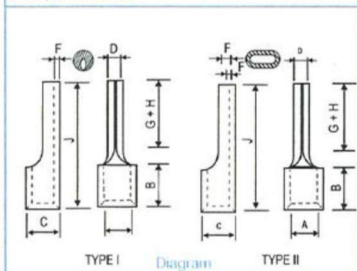

## COPPER PIN TYPE TERMINALS

Cable mm <sup>2</sup>	Dimensions							TYPE	Product Code
	A	C	D	F	B	G+H	J		
1.5	1.6	3.2	1.9	0.8	5	10	17	I	RLP-001
2.5	2.3	3.9	1.9	0.8	5	10	17	I	RLP-002
4	2.9	4.9	2.7	1	6	10	20	I	RLP-003
6	3.6	5.6	2.7	1	6	10	20	I	RLP-004
6	4	6	2.7	1	6	10	20	I	RLP-005
10	4.5	6.7	4.3	1.1	8	12	22	II	RLP-006
16	5.8	8.2	5.5	1.2	10	13	26	II	RLP-007
25	7.5	11.1	7.2	1.8	11	15	33	II	RLP-008
35	9	12.6	8.2	1.8	12	15	33	II	RLP-009
50	10.5	14.1	9	1.8	16	17	41	II	RLP-010
70	12	16	10	2	16	16	46	II	RLP-011
95	13.5	18.1	10	2.3	20	20	51	II	RLP-012

## COPPER INSULATED PIN TYPE TERMINALS

COLOUR CODING OF INSULATION SLEEVE 1.5 - RED, 2.5 - BLUE, 4 - 6 - YELLOW

Cable mm <sup>2</sup>	Dimensions										TYPE	Product Code
	A	C	D	F	B	G+H	J	C1	J1			
1.5	1.6	3.2	1.9	0.8	5	10	17	4.8	10	I	RLPI - 01	
2.5	2.3	3.9	1.9	0.8	5	10	17	5.5	10	I	RLPI - 02	
4	2.9	4.9	2.7	1	6	10	20	7.1	14	I	RLPI - 03	
6	3.6	5.6	2.7	1	6	10	20	7.1	14	I	RLPI - 04	
6	4	6	2.7	1	6	10	20	7.9	14	I	RLPI - 05	
10	4.5	6.7	4.3	1.1	8	12	22	7.9	16	II	RLPI - 06	
16	5.8	8.2	5.5	1.2	10	13	26	10	20	II	RLPI - 07	

## FORK TYPE COPPER INSULATED TERMINALS

Cable mm <sup>2</sup>	Stud Hole E	Dimensions									Non Insulated			Insulated		
		A	C	D	F	B	H	J	L1	Product Code	C1	J1	L3	Product Code		
1.5	5.1	1.6	3.2	8	0.8	5	10	21	17	RLF - 01	4.8	10	27	RLFI - 01		
	3.5	1.6	3.2	6.8	0.8	4	4.8	13	8.8	RLF - 02	4.8	10	20.8	RLFI - 02		
	3	2	2.8	6.2	0.4	5	3.1	13	10.5	RLF - 03	4.8	10	20.5	RLFI - 03		
2.5	3.5	2.3	3.9	6.5	0.8	5	4.3	15	11.8	RLF - 04	5.5	10	21.8	RLFI - 04		
	5	2.6	4.6	10.6	1.6	6.2	6.2	21	12.4	RLF - 05	5.5	10	20	RLFI - 05		
4-6	3.1	3.5	5.5	6	1	6	5.5	15	11.5	RLF - 06	7.1	14	27.5	RLFI - 06		
	3.5	3.5	5.5	6	1	6	5	15	11	RLF - 07	7.1	14	27	RLFI - 07		
10	6.5	4.5	6.9	16	1.2	8	11	27	19	RLF - 08	7.9	16	35	RLFI - 08		
	8.2	4.5	6.9	16	1.2	8	11	27	19	RLF - 09	7.9	16	35	RLFI - 09		