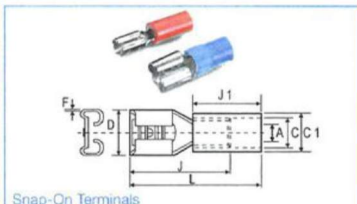

## SNAP ON TERMINALS

COLOUR CODING OF INSULATION SLEEVE 1.5 - RED, 2.5 - BLUE, 4 - 6 - YELLOW

Cable mm <sup>2</sup>	Dimensions									Product Code
	D	J	A	C	F	J1	L	C1		
1.5	6.6	16	2.4	3.2	0.4	-	-	-	RLSP - 001	
1.5	6.6	16	2.4	3.2	0.4	10	21	4.8	RLSP - 002	
2.5	6.6	16	3.1	3.9	0.4	-	-	-	RLSP - 003	
2.5	6.6	16	3.1	3.9	0.4	10	21	5.5	RLSP - 004	
4-6	6.6	19	3.8	5.5	0.8	-	-	-	RLSP - 005	
4-6	6.6	19	3.8	5.5	0.8	14	26	7.1	RLSP - 006	

## COPPER PIN TYPE TERMINALS

Cable mm <sup>2</sup>	Dimensions							TYPE	Product Code
	A	C	D	F	B	G+H	J		
1.5	1.6	3.2	1.9	0.8	5	10	17	I	RLP-001
2.5	2.3	3.9	1.9	0.8	5	10	17	I	RLP-002
4	2.9	4.9	2.7	1	6	10	20	I	RLP-003
6	3.6	5.6	2.7	1	6	10	20	I	RLP-004
6	4	6	2.7	1	6	10	20	I	RLP-005
10	4.5	6.7	4.3	1.1	8	12	22	II	RLP-006
16	5.8	8.2	5.5	1.2	10	13	26	II	RLP-007
25	7.5	11.1	7.2	1.8	11	15	33	II	RLP-008
35	9	12.6	8.2	1.8	12	15	33	II	RLP-009
50	10.5	14.1	9	1.8	16	17	41	II	RLP-010
70	12	16	10	2	16	16	46	II	RLP-011
95	13.5	18.1	10	2.3	20	20	51	II	RLP-012

## COPPER INSULATED PIN TYPE TERMINALS

COLOUR CODING OF INSULATION SLEEVE 1.5 - RED, 2.5 - BLUE, 4 - 6 - YELLOW

Cable mm <sup>2</sup>	Dimensions										TYPE	Product Code
	A	C	D	F	B	G+H	J	C1	J1			
1.5	1.6	3.2	1.9	0.8	5	10	17	4.8	10	I	RLPI - 01	
2.5	2.3	3.9	1.9	0.8	5	10	17	5.5	10	I	RLPI - 02	
4	2.9	4.9	2.7	1	6	10	20	7.1	14	I	RLPI - 03	
6	3.6	5.6	2.7	1	6	10	20	7.1	14	I	RLPI - 04	
6	4	6	2.7	1	6	10	20	7.9	14	I	RLPI - 05	
10	4.5	6.7	4.3	1.1	8	12	22	7.9	16	II	RLPI - 06	
16	5.8	8.2	5.5	1.2	10	13	26	10	20	II	RLPI - 07	